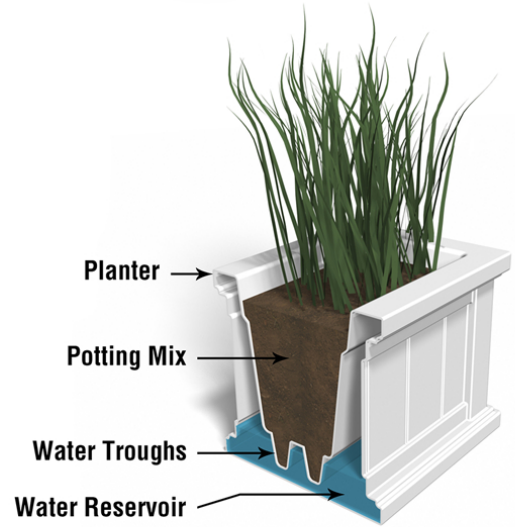

Cape Cod

Model # 4839

Cape Cod 24x11in Patio Planter

DESCRIPTION

The Cape Cod Square Patio Planter features a bead board panel design with rich architectural details, truly transforming your patio space into your own personal retreat.

- Features a beaded panel design
- 100% high-grade polyethylene planter with UV inhibitors
- Weather resistant, low maintenance material
- Double wall design featuring a sub-irrigation water system
- Warranty: 15-Yr Residential Use / 5-Yr Commercial Use

PRODUCT DIMENSIONS

Outside Dimensions: 24in L x 11in W x 11in H (61cm x 27.9cm x 27.9cm)

Inside Dimensions: 19.9in L x 6.9in W x 8.3in D (50.7cm x 17.6cm x 21cm)

Soil Capacity: 3.5 Gallons (13.2 Liters)

Water Reservoir Capacity: 2.2 Gallons (8.3 Liters)

Wall Thickness: 0.125in (3.17mm)

Part Weight: 7lbs (3.2kg)

Material: Polyethylene

MAYNE®
Outdoor Products of Distinction

7024 Kilbourne Rd - Unit A London, ON N6P 1K6
Tel: 866-363-8834 | www.gomayne.com
customerservice@gomayne.com