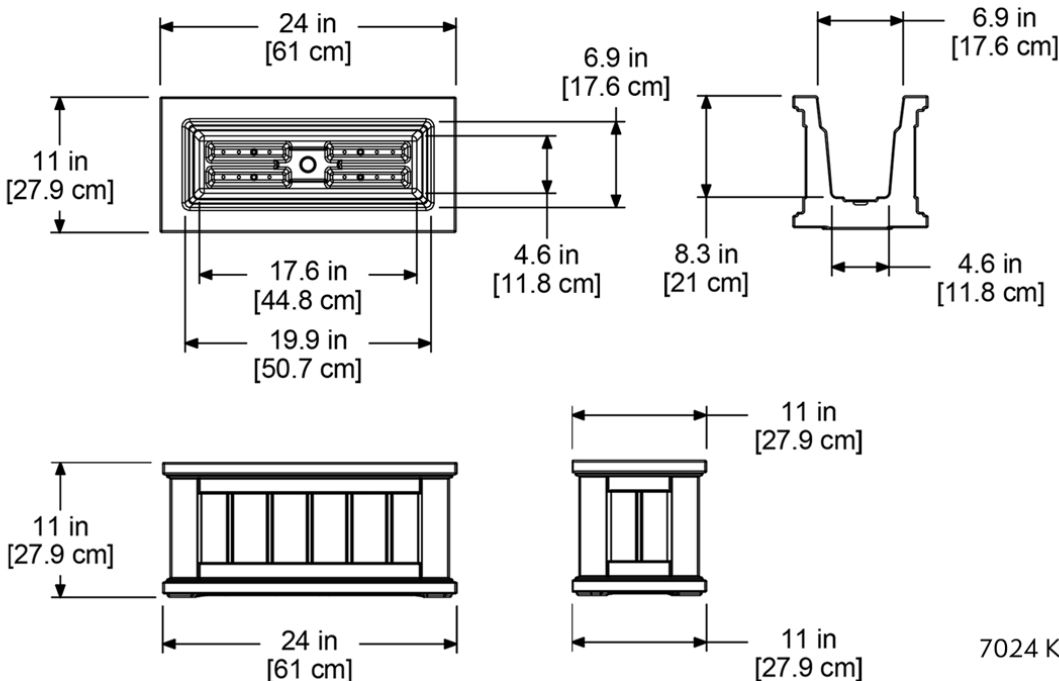

PRODUCT DIMENSIONS

Outside Dimensions: 24in L x 11in W x 11in H (61cm x 27.9cm x 27.9cm)

Inside Dimensions: 19.9in L x 6.9in W x 8.3in D (50.7cm x 17.6cm x 21cm)

Soil Capacity: 3.5 Gallons (13.2 Liters)

Water Reservoir Capacity: 2.2 Gallons (8.3 Liters)

Wall Thickness: 0.125in (3.17mm)

Part Weight: 7lbs (3.2kg)

Material: Polyethylene

MAYNE[®]
Outdoor Products of Distinction

7024 Kilbourne Rd - Unit A London, ON N6P 1K6
Tel: 866-363-8834 | www.gomayne.com
customerservice@gomayne.com