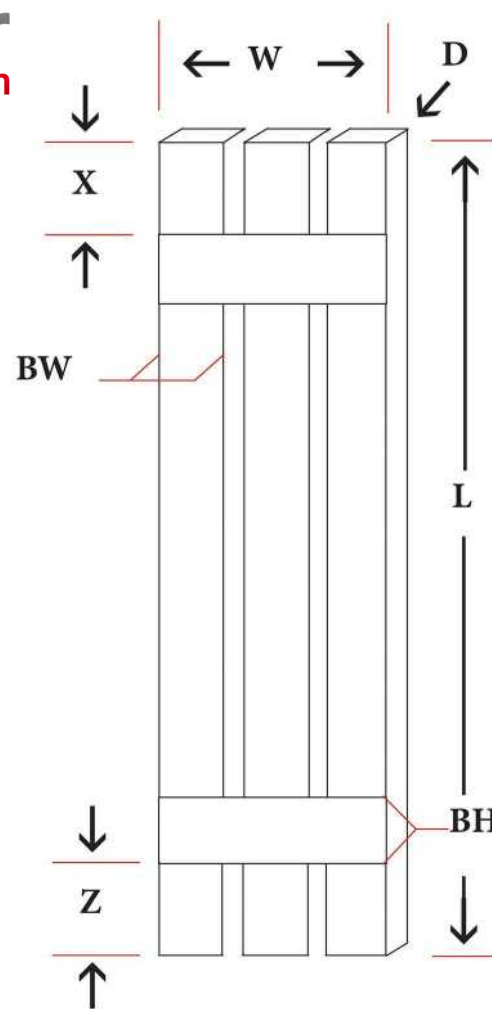

Dimensions 'L': 31", 35", 39", 43", 47", 51", 55", 59",
63", 67", 71"

Board & Batten Dimensions

Dimension 'X': 5"

Dimensions 'Y' Range: 13-3/4" - 38-3/4"

Dimension 'Z': 5"

Dimension 'BW': 3-1/2"

Dimension 'BH': 3-1/2"

Depth: 1"

Thickness: 1/8"

Note: 2 Battens: 51" and under

3 Battens: 55" and over

Includes:

- 12 color-matching spikes
- 12 metal screws with color-matching caps
- Hidden fastener snap-on battens

Material: Polypropylene copolymer