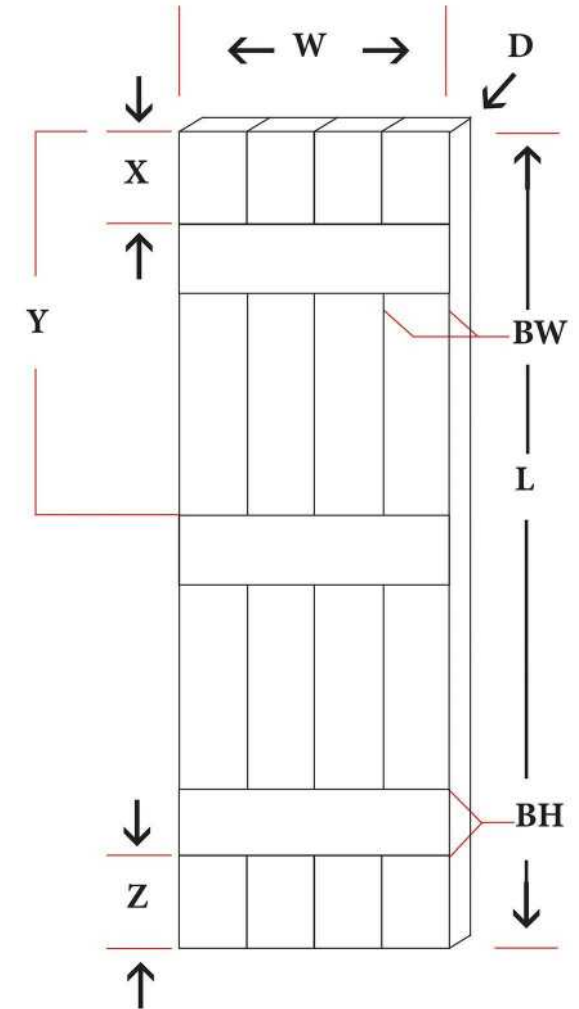

Dimensions 'L': 31", 35", 39", 43", 47", 51", 55", 59",
63", 67", 71"

Board & Batten Dimensions

Dimension 'X': 5"

Dimensions 'Y' Range: 13-3/4" - 38-3/4"

Dimension 'Z': 5"

Dimension 'BW': 3-1/2"

Dimension 'BH': 3-1/2"

Depth: 1"

Thickness: 1/8"

Note: 2 Battens: 51" and under

3 Battens: 55" and over

Includes:

- 12 color-matching spikes
- 12 metal screws with color-matching caps
- Hidden fastener snap-on battens

Material: Polypropylene copolymer